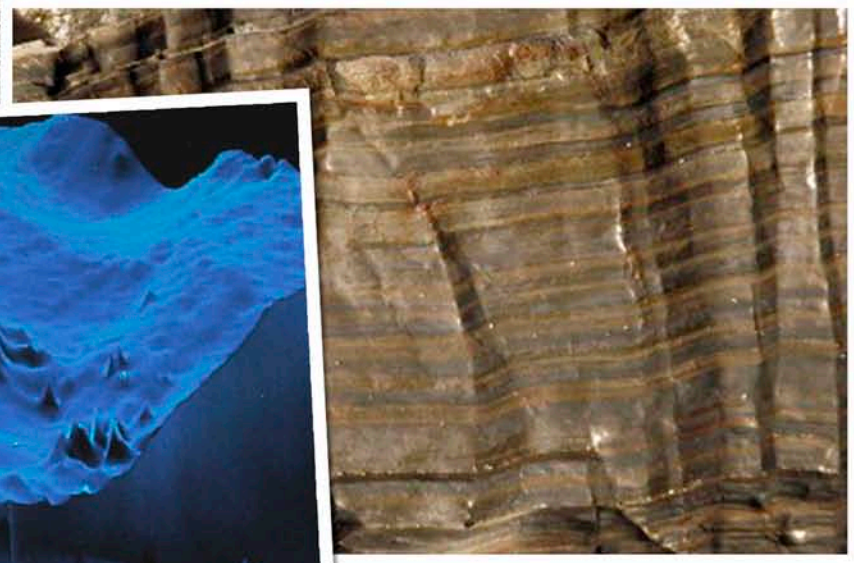

The background of the cover is a solid light green color. Overlaid on this are several thin, dark green, wavy lines that flow from the top left towards the bottom right, creating a sense of movement and depth. A vertical light blue bar is visible on the far left edge of the image.

PERSONA

CAHIER D'IDÉES

THOMASINE GIESECKE

HAUTEUR TOTALE=968

VUE DE PROFIL

PERSONA

THOMASINE GIESECKE