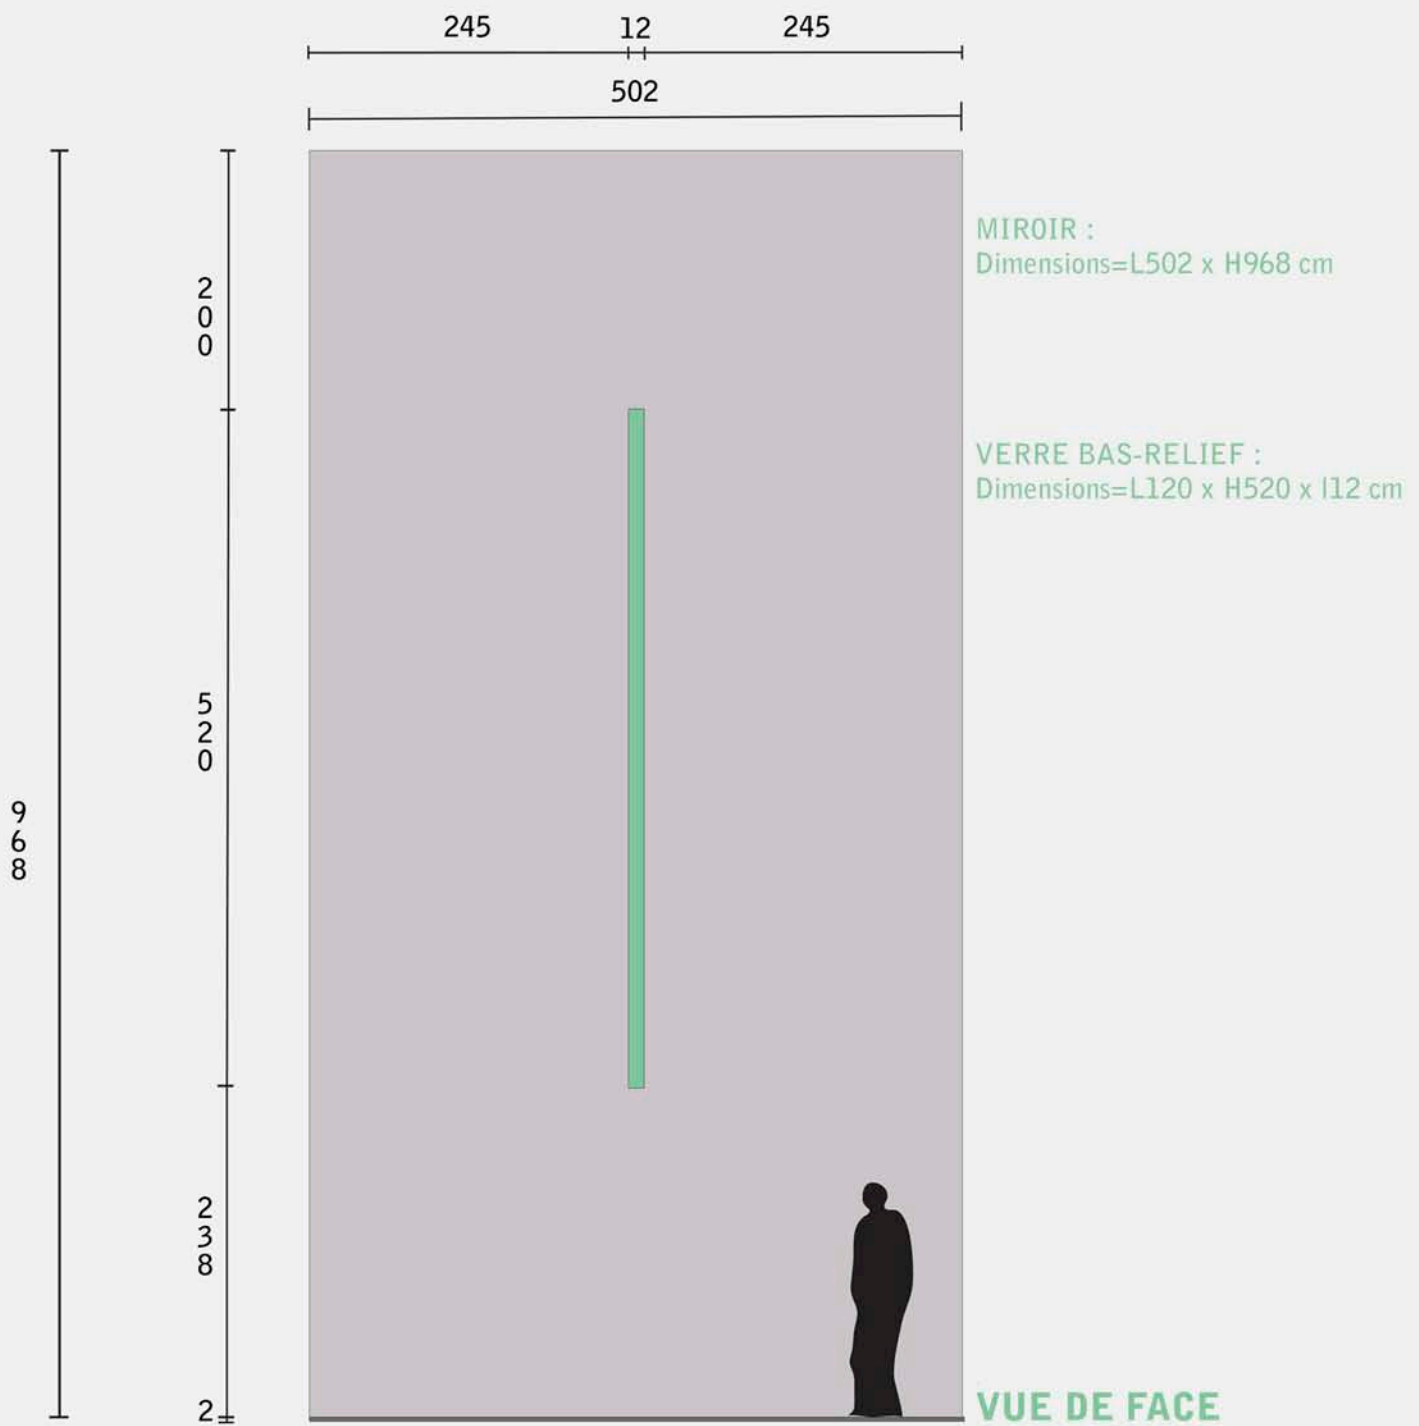

The background of the cover is a solid light green color. Overlaid on this are several thin, dark green, wavy lines that flow from the top left towards the bottom right, creating a sense of movement and depth. A vertical light blue bar is visible on the far left edge of the image.

PERSONA

CAHIER D'IDÉES

THOMASINE GIESECKE

HAUTEUR TOTALE=968

VUE DE PROFIL

PERSONA

THOMASINE GIESECKE