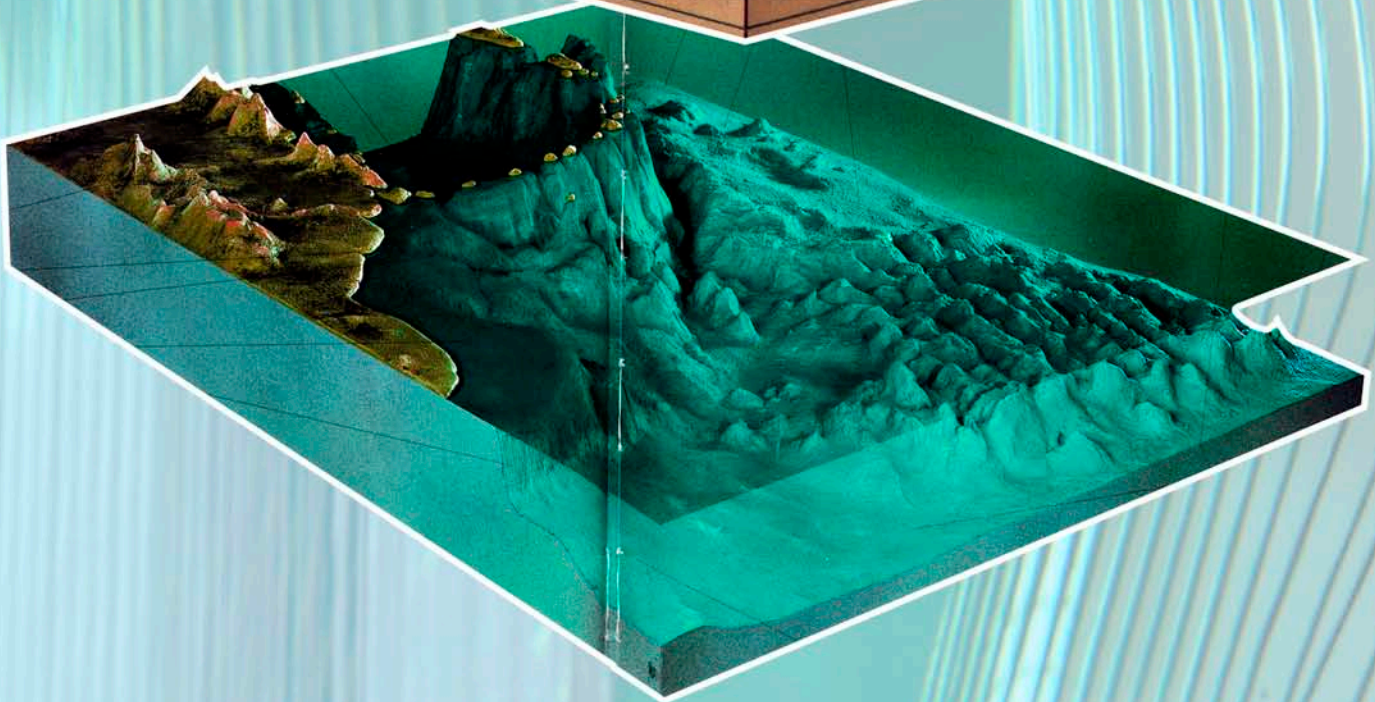

The background of the cover is a solid light green color. Overlaid on this are several thin, dark green, wavy lines that flow from the top left towards the bottom right, creating a sense of movement and depth. A vertical light blue bar is visible on the far left edge of the image.

PERSONA

CAHIER D'IDÉES

THOMASINE GIESECKE

HAUTEUR TOTALE=968

VUE DE PROFIL

PERSONA

THOMASINE GIESECKE