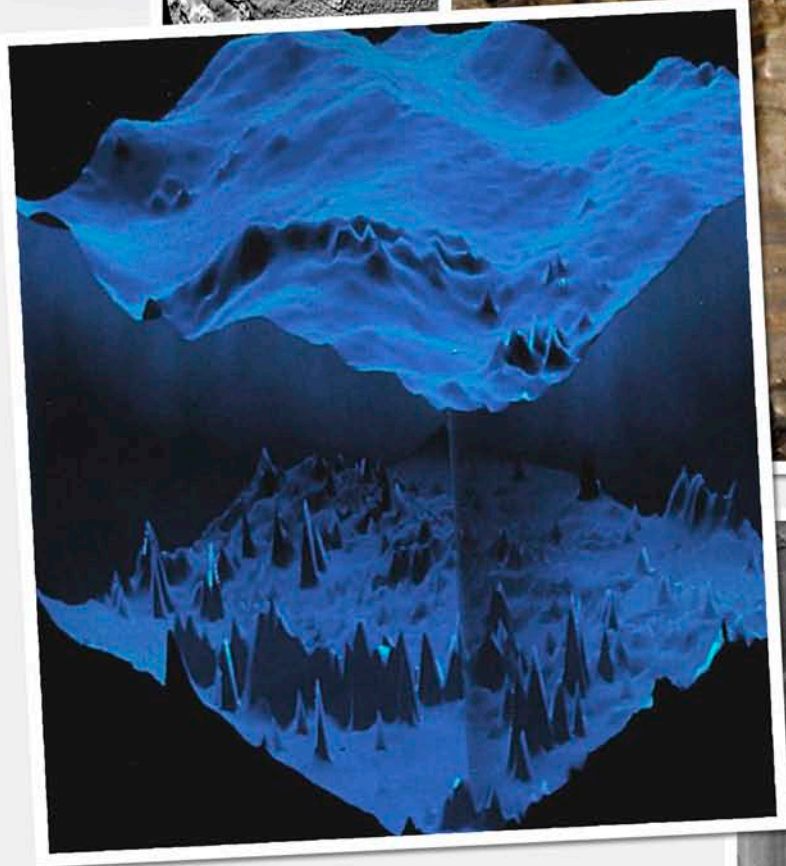

The background of the cover is a solid light green color. Overlaid on this are several thin, dark green, wavy lines that flow from the top left towards the bottom right, creating a sense of movement and depth. A vertical light blue bar is visible on the far left edge of the image.

PERSONA

CAHIER D'IDÉES

THOMASINE GIESECKE

HAUTEUR TOTALE=968

VUE DE PROFIL

PERSONA

THOMASINE GIESECKE