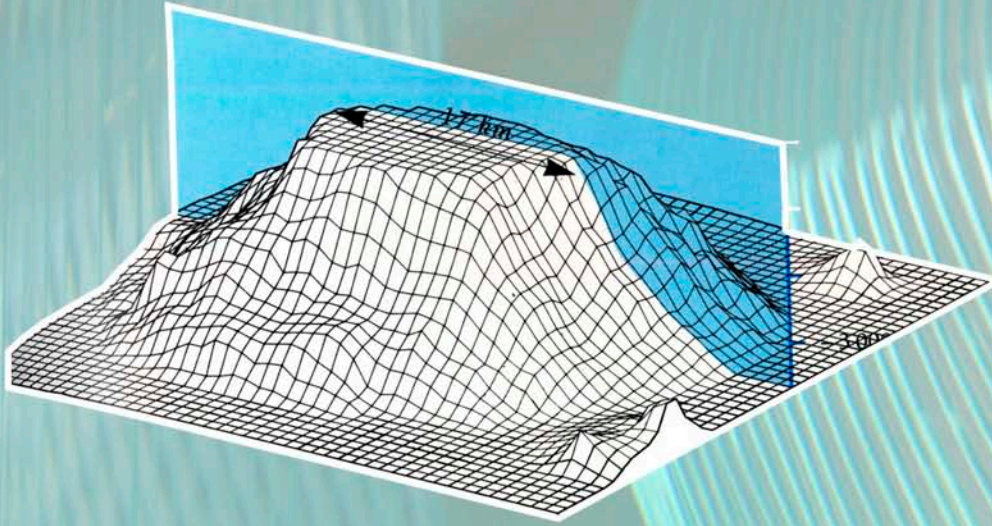

The background of the cover is a solid light green color. Overlaid on this are several thin, dark green, wavy lines that flow from the top left towards the bottom right, creating a sense of movement and depth. A vertical light blue bar is visible on the far left edge of the image.

PERSONA

CAHIER D'IDÉES

THOMASINE GIESECKE

HAUTEUR TOTALE=968

VUE DE PROFIL

PERSONA

THOMASINE GIESECKE