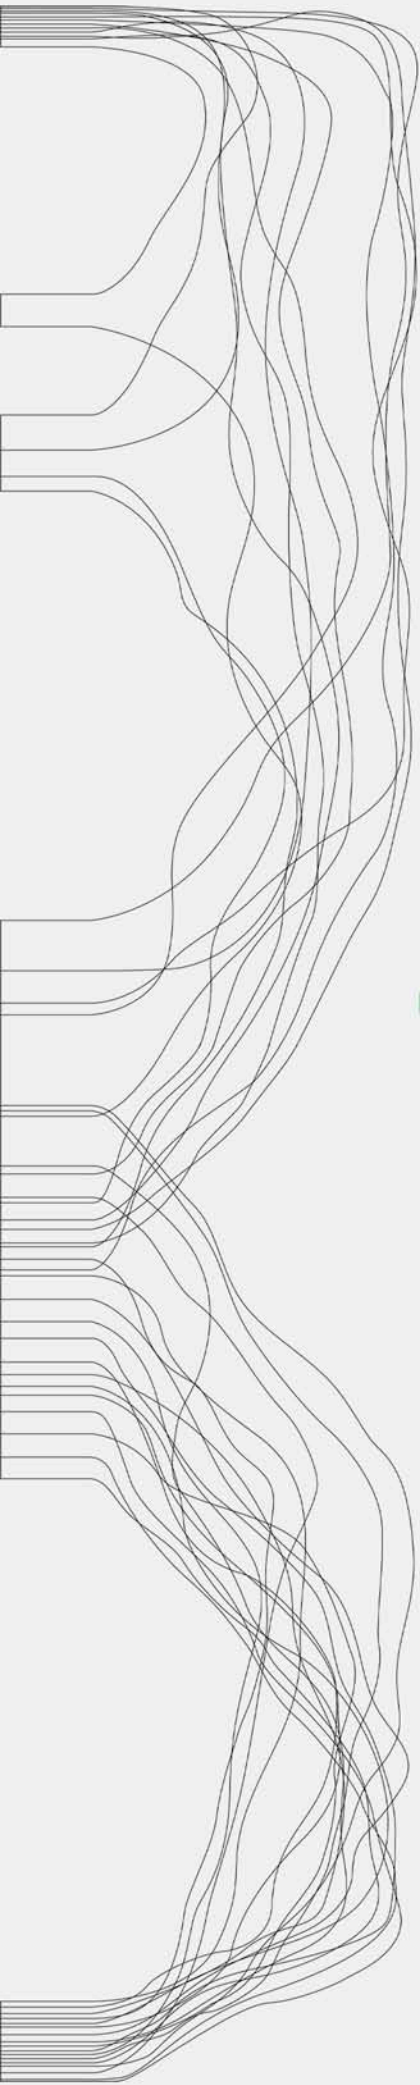

The background of the cover is a solid light green color. Overlaid on this are several thin, dark green, wavy lines that flow from the top left towards the bottom right, creating a sense of movement and depth. A vertical light blue bar is visible on the far left edge of the image.

PERSONA

CAHIER D'IDÉES

THOMASINE GIESECKE

HAUTEUR TOTALE=968

VUE DE PROFIL

PERSONA

THOMASINE GIESECKE