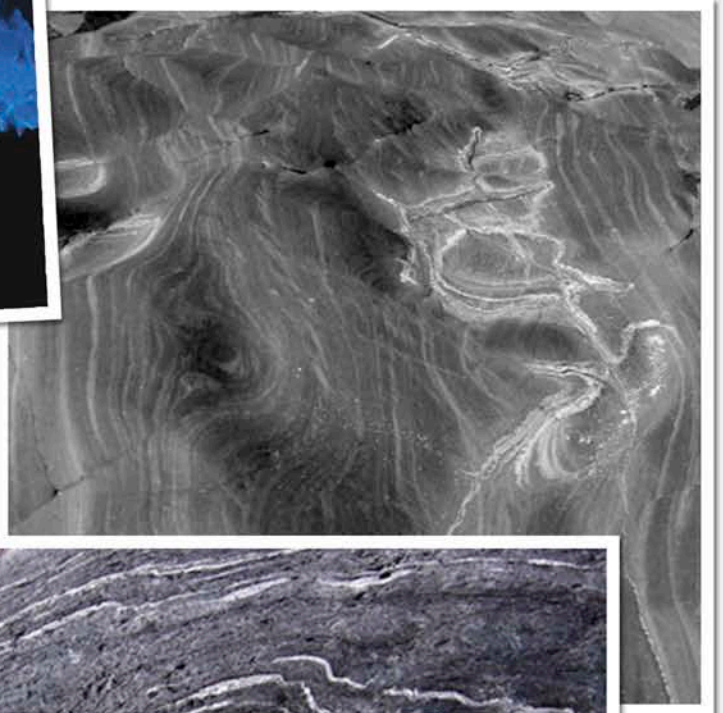

The background of the cover is a solid light green color. Overlaid on this are several thin, dark green, wavy lines that flow from the top left towards the bottom right, creating a sense of movement and depth. A vertical light blue bar is visible on the far left edge of the image.

PERSONA

CAHIER D'IDÉES

THOMASINE GIESECKE

HAUTEUR TOTALE=968

VUE DE PROFIL

PERSONA

THOMASINE GIESECKE