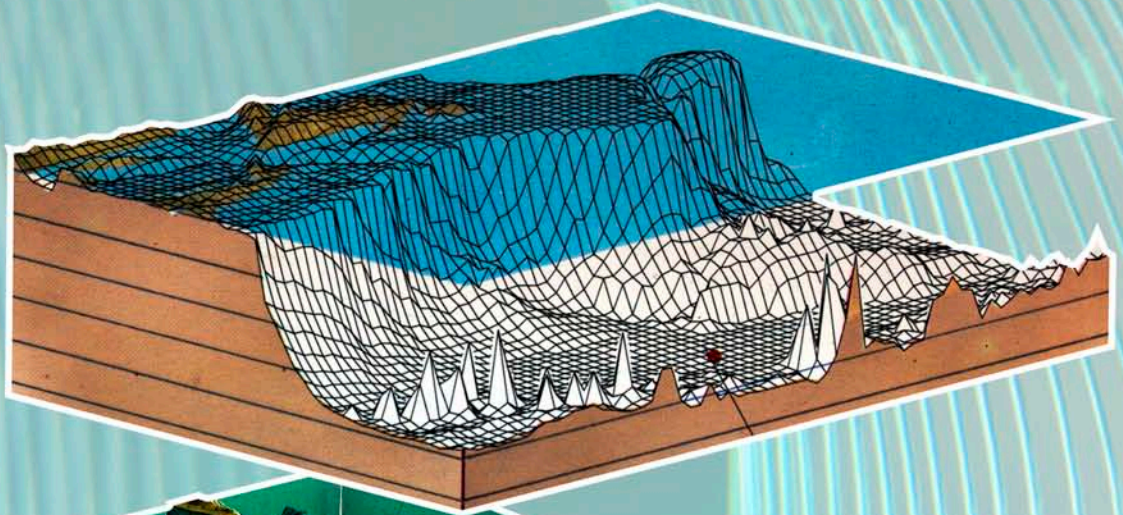

The background of the cover is a solid light green color. Overlaid on this are several thin, dark green, wavy lines that flow from the top left towards the bottom right, creating a sense of movement and depth. A vertical light blue bar is visible on the far left edge of the image.

PERSONA

CAHIER D'IDÉES

THOMASINE GIESECKE

HAUTEUR TOTALE=968

VUE DE PROFIL

PERSONA

THOMASINE GIESECKE