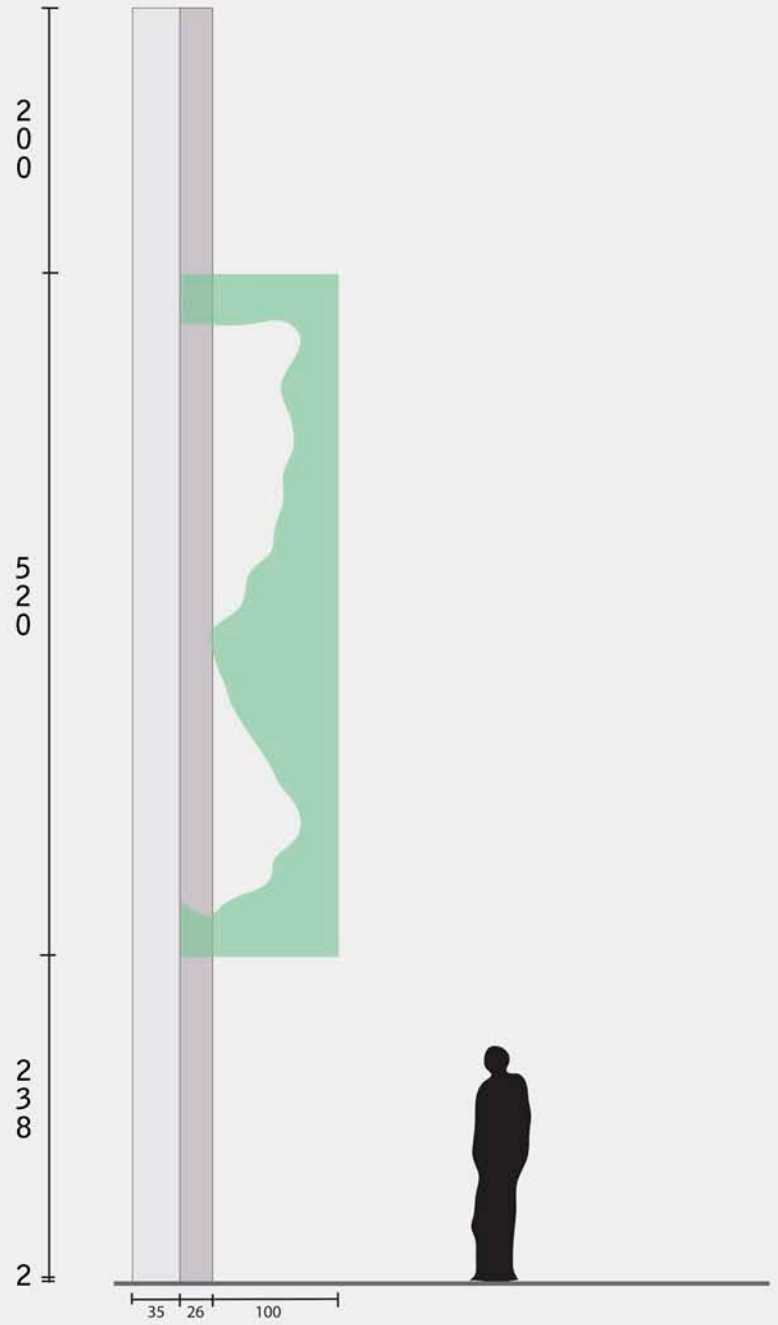

The background of the cover is a solid light green color. Overlaid on this are several thin, dark green, wavy lines that flow from the top left towards the bottom right, creating a sense of movement and depth. A vertical light blue bar is visible on the far left edge of the image.

PERSONA

CAHIER D'IDÉES

THOMASINE GIESECKE

HAUTEUR TOTALE=968

VUE DE PROFIL

PERSONA

THOMASINE GIESECKE